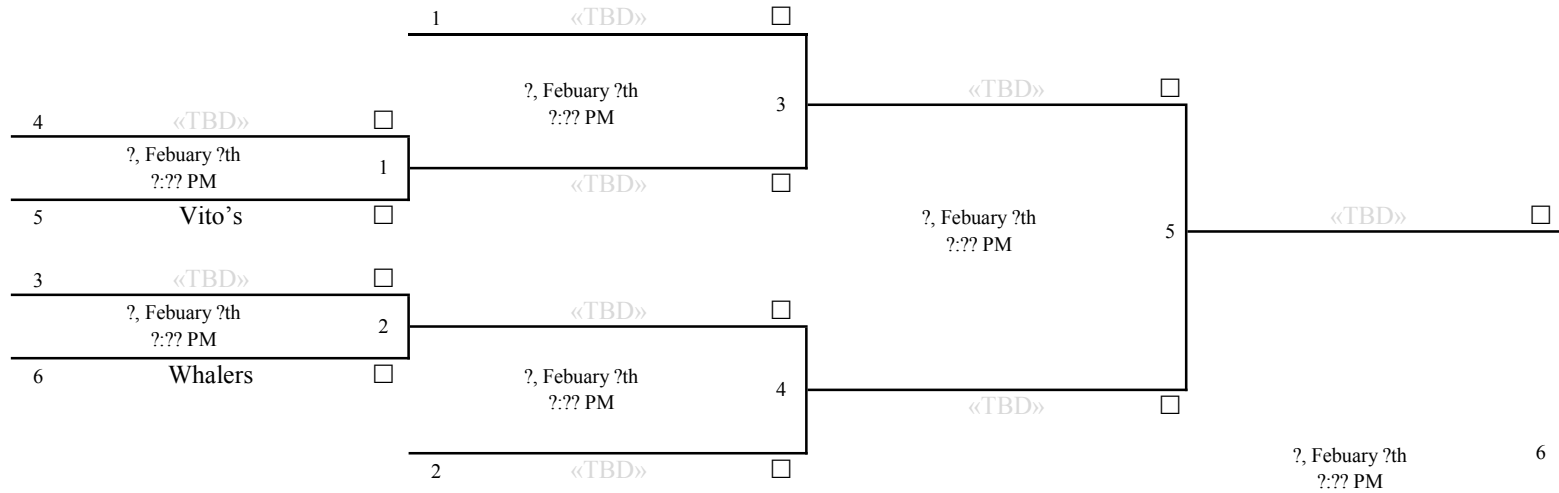

CGHL Playoffs, 6-Team Double Elimination Stage — 2025

WINNER'S BRACKET

OVERTIME

- ① 5-minute Sudden Death stop time, 5 on 5
- ② NHL-style shootout: 3 players from each team
- ③ 1 new player from each team, no player repeating until the bench is exhausted

LOSER'S BRACKET