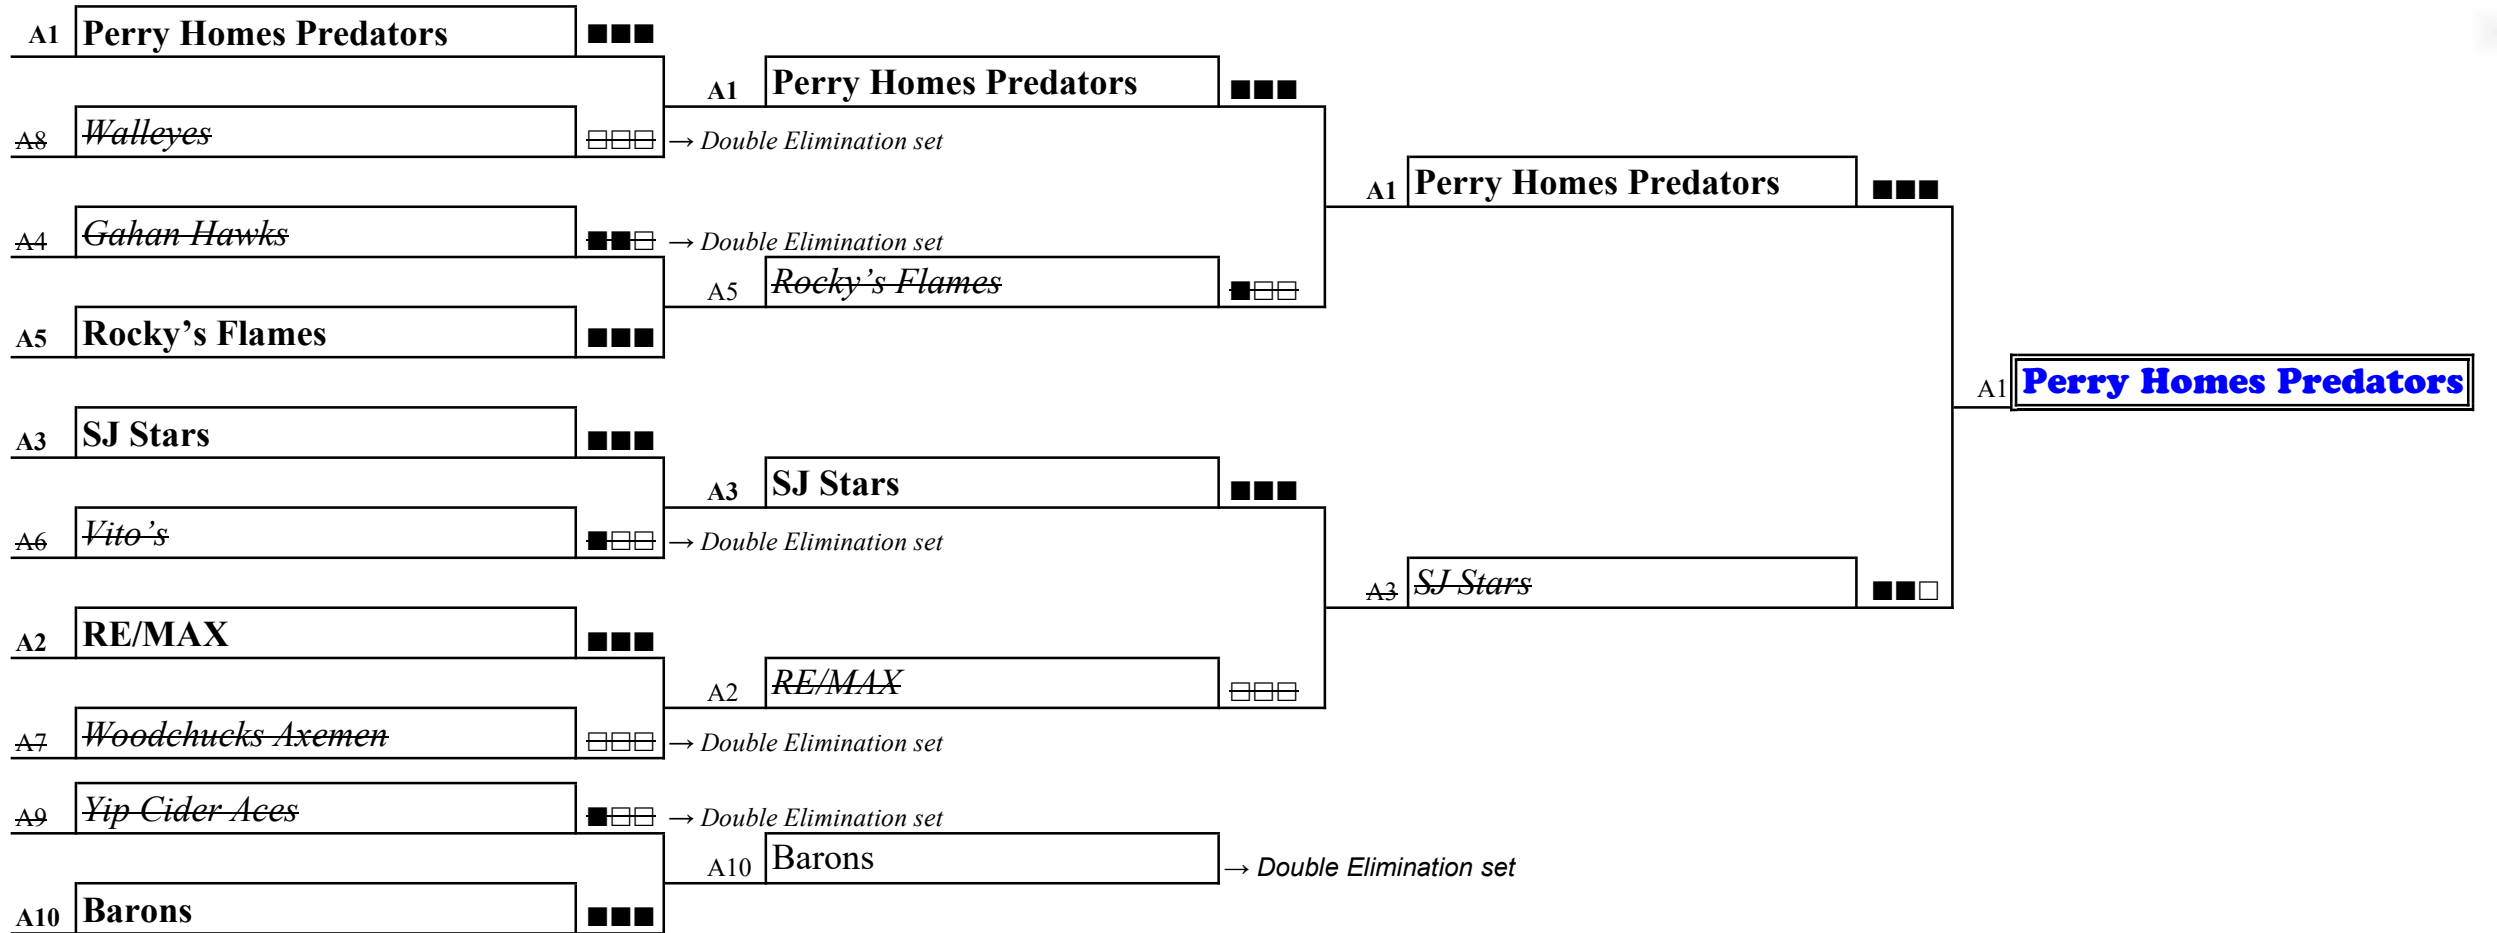

City Gents Hockey League Playoffs, Best of 5 Set — 2026

OVERTIME

- ① 5-minute Sudden Death stop time, 5 on 5
- ② NHL-style shootout: 3 players from each team
- ③ 1 new player from each team, no player repeating until the bench is exhausted